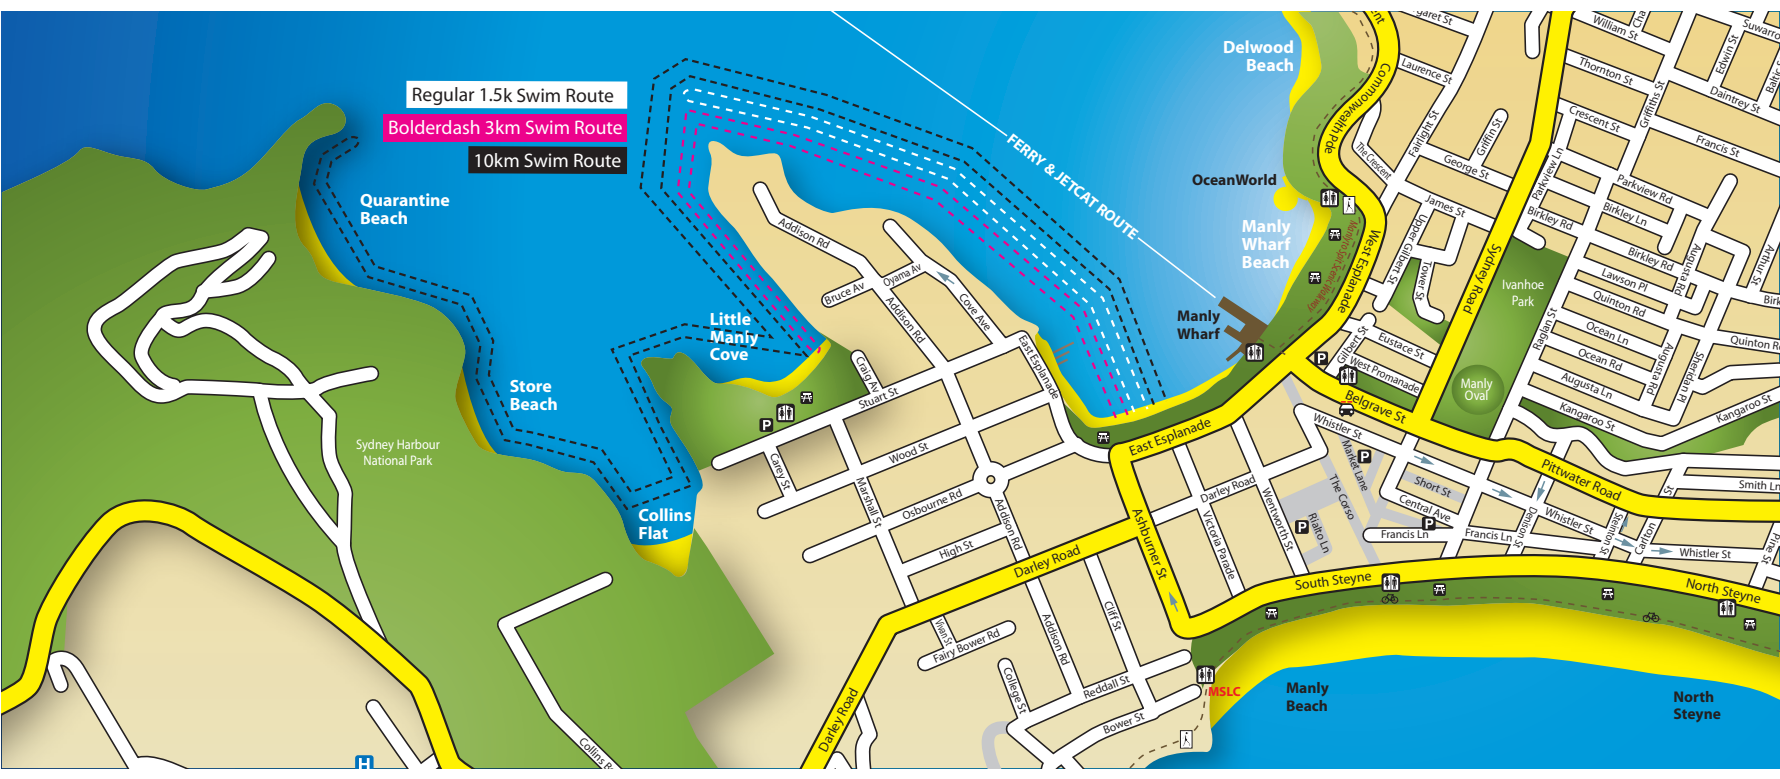

Freshwater Beach

South Curl Curl Beach

Regular 1.5k Swim Route

Bolderdash 3km Swim Route

10km Swim Route

Quarantine Beach

Store Beach

Little Manly Cove

Collins Flat

Sydney Harbour National Park

Delwood Beach

OceanWorld

Manly Wharf Beach

Manly Wharf

Manly Oval

Manly Beach

North Steyne

FERRY & JETCAT ROUTE

Round The Head Super Swim

NORTH HEAD

Round The Head Super Swim

Quarantine Head

Quarantine Beach

Old Mans Hat

Store Beach

Little Manly Cove

Collins Flat

Delwood Beach

OceanWorld

Manly Wharf Beach

Manly Wharf

Manly Oval